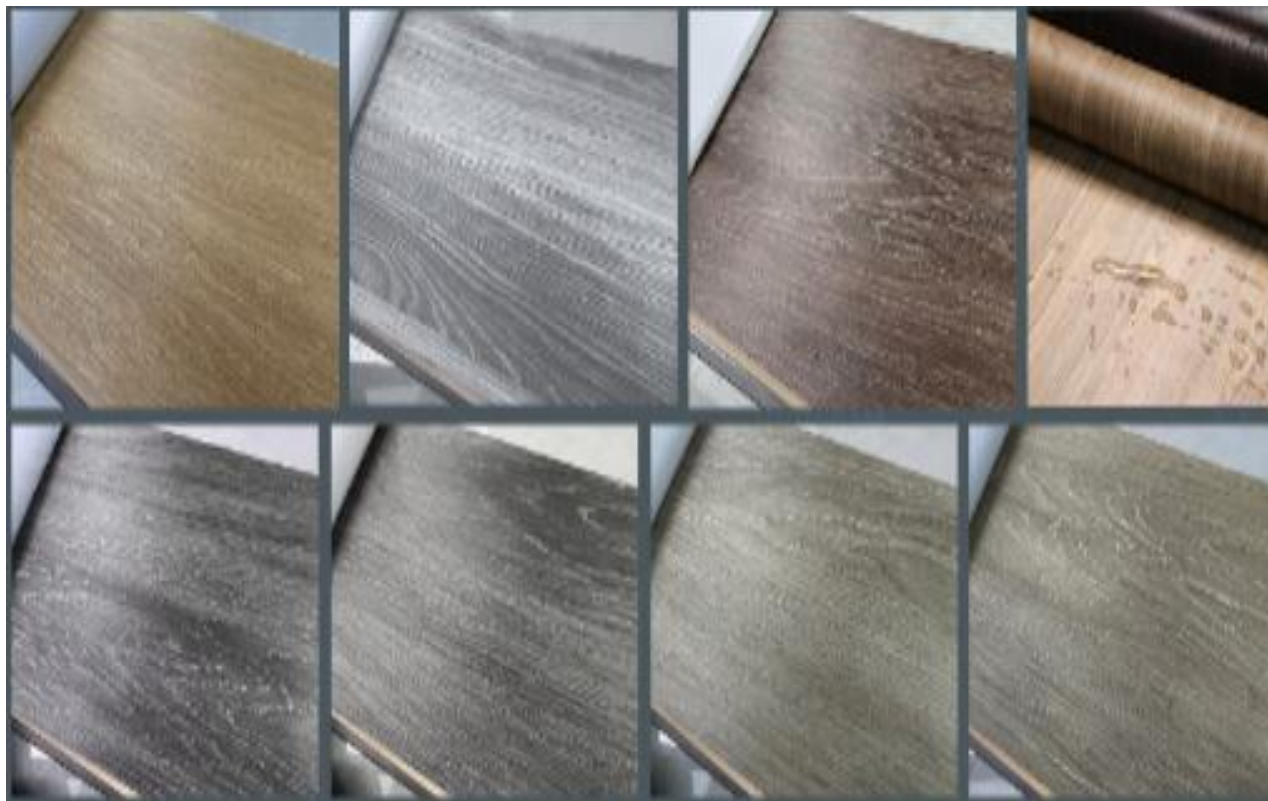

225B-55C-16.jpg

227B-06C-02.jpg

229B-F7-07.jpg

229B-F7-08.jpg

230B-20C-02.jpg

NEW EMBOSSED WOODGRAIN SERIES

HIGH QUALITY MARBLE SERIES

NEW ARRIVALS (PVC FABRIC)

Applications:

Wall panels, Cabinets, Door panels, glass, bags, Aluminum panels, and suit cases, etc.

Excellent performance

weather-resistant anti-corrosion

anti-scratch

easy to clean

non-toxic

versatile and durable