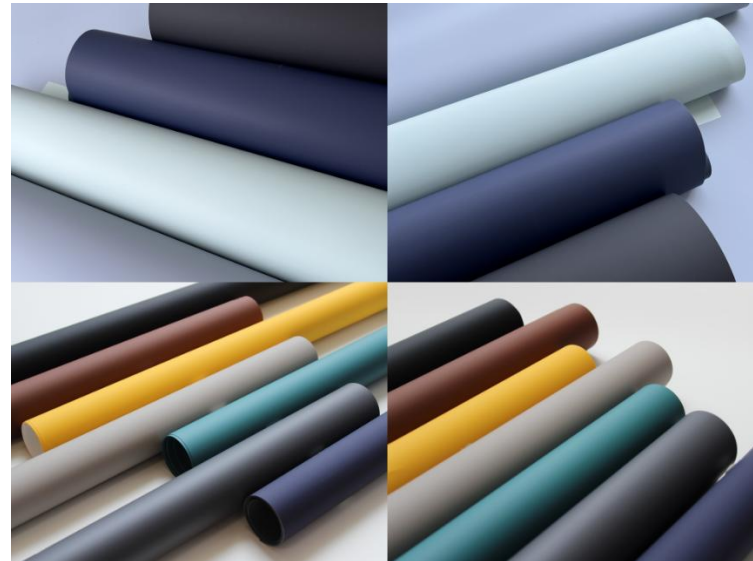

SOLID COLOR SERIES (SOFT TOUCH)

ANTI- SCRATCH SOFT TOUCH SOLID COLOR SERIES

- ★ Anti-scratch
- ★ Easy- clean
- ★ UV coating

HIGH GROSS SOLID COLOR SERIES

HIGH GROSS SPARKLE SOLID COLOR SERIES

MATTE SPARKLE SOLID COLOR SERIES